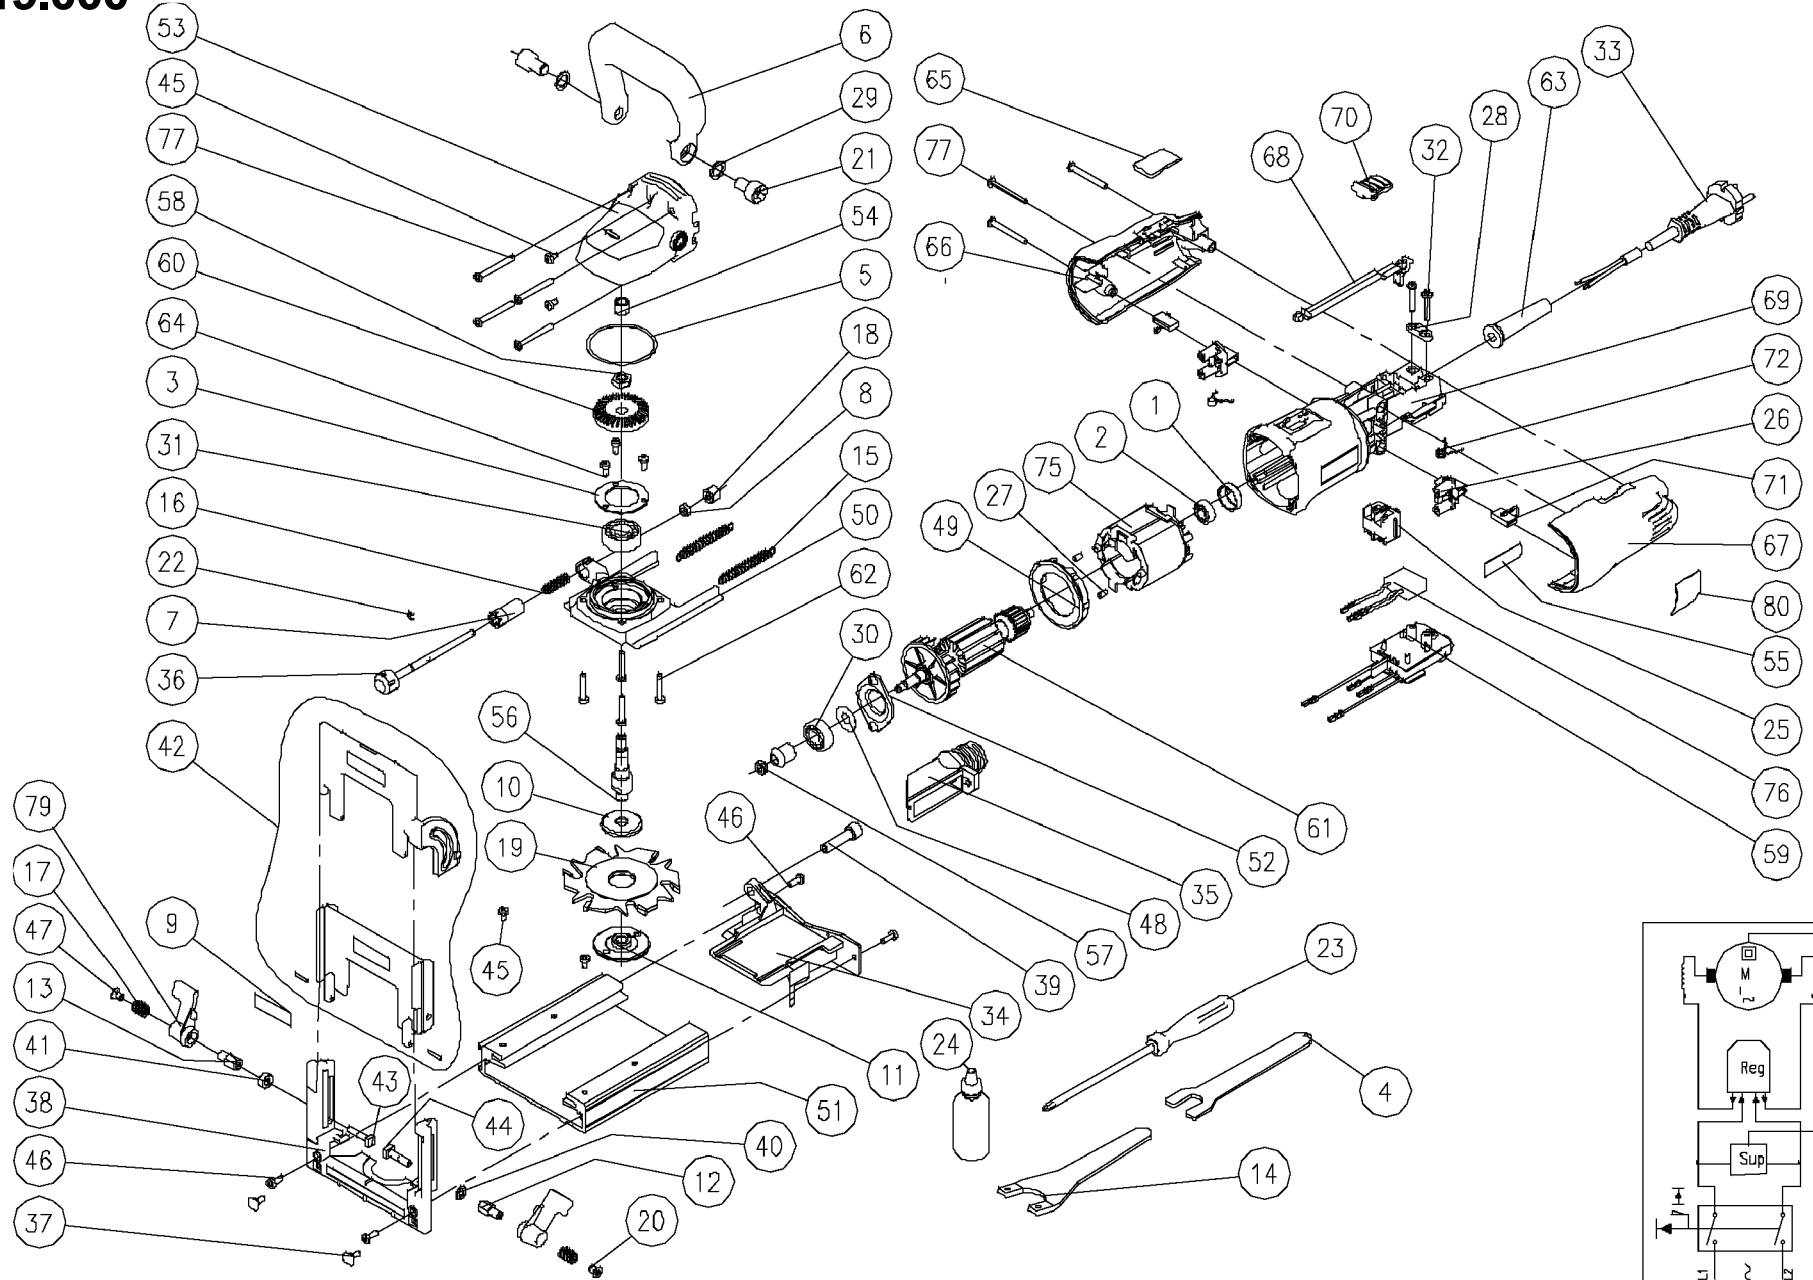

9E19.000

RUPES

FRESATRICE LAMELLARE
JOINING MACHINE

FL900V